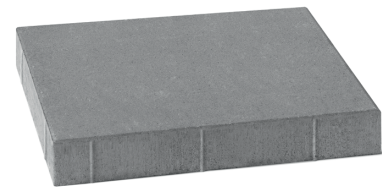

PLĀKSNES

Plaza 2x2 200 ♦ 200 ♦ 80 mm

Plaza 4x2 400 ♦ 200 ♦ 80 mm

Plaza 6x2 600 ♦ 200 ♦ 80 mm

Plaza 6x4 600 ♦ 400 ♦ 80 mm

Grande Plus 1200 ♦ 400 ♦ 120 mm

Grande 1000 ♦ 300 ♦ 140 mm